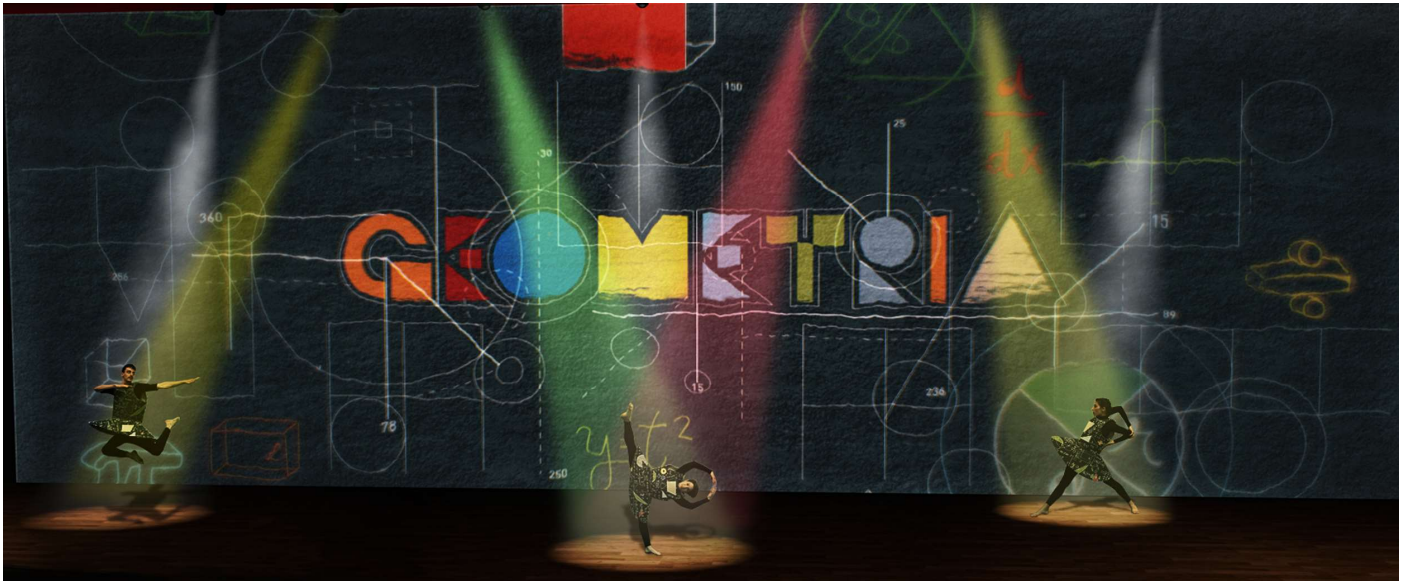

### GEOMETRY

New production, PREMIERE on July 2019 a [LA SALA MIGUEL HERNÁNDEZ](#)

#### Synopsis:

A circle, a square, and a triangle are the three basic figures of the variable geometry that the movement of dance transforms into dynamic and fleeting images. In this show are amplified with 3D video projections and the direct participation of the public.

‘A visual experience to enjoy a basic principle that is present everywhere: natural music and choreography, which evolve the organic essence of the form. Linear structures, circular or creating vertices where the arts come together: imaginary and fantasy of images where dancers generate predefined variations’. (Text by Jordi Sora)